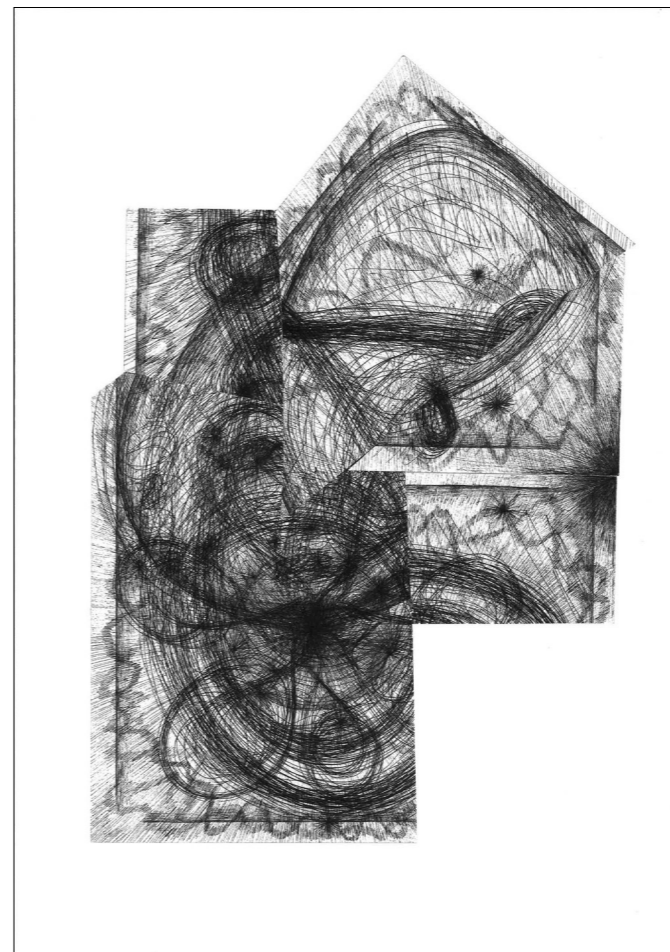

DRAWINGS 2024

Alejandra Jenni  
jandrajenni(at)hotmail.com

www.alejandrajenni.com  
instagram: alejandrajennip

title: fundament for a new era  
A4 (21 x 29,7 cm)  
gelpen on paper

APPROACH TO HUMAN IN  
WORLD 2

ongoing series of  
drawings on bedding

title: comdolor  
dt. Mitschmerz  
engl. compain

videowork 16:9  
22 seconds, loop

[https://vimeo.com/1042944931/  
216230886d?share=copy](https://vimeo.com/1042944931/216230886d?share=copy)

APPROACH TO HUMAN IN  
WORLD 1

series of hanging drawings on  
paper with a transparent frame

50 x 70 cm  
gelpen on paper

in exhibition

at viertel.ab  
during art basel  
june 2024

artist curation and  
frame (acrylglas,  
nilon thread)