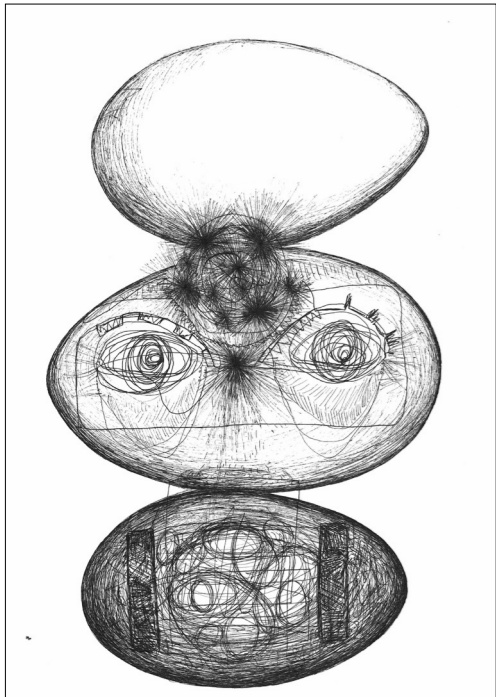

DRAWINGS 2024

Alejandra Jenni  
jandrajenni(at)hotmail.com

www.alejandrajenni.com  
instagram: alejandrajennip

title: fundament for a new era  
A4 (21 x 29,7 cm)  
gelpen on paper

APPROACH TO HUMAN IN  
WORLD 2

ongoing series of  
drawings on bedding

title: comdolor  
dt. Mitschmerz  
engl. compain

videowork 16:9  
22 seconds, loop

[https://vimeo.com/1042944931/  
216230886d?share=copy](https://vimeo.com/1042944931/216230886d?share=copy)

APPROACH TO HUMAN IN  
WORLD 1

series of hanging drawings on  
paper with a transparent frame

50 x 70 cm  
gelpen on paper

in exhibition

at viertel.ab  
during art basel  
june 2024

artist curation and  
frame (acrylglas,  
nilon thread)