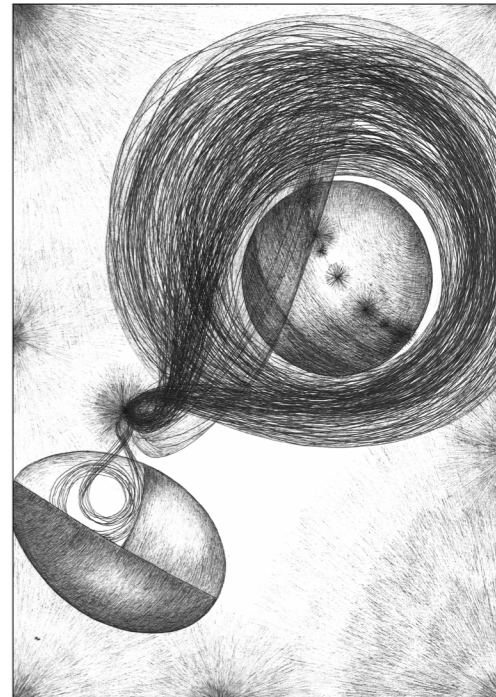

DRAWINGS 2024

Alejandra Jenni  
jandrajenni(at)hotmail.com

www.alejandrajenni.com  
instagram: alejandrajennip

title: fundament for a new era  
A4 (21 x 29,7 cm)  
gelpen on paper

APPROACH TO HUMAN IN  
WORLD 2

ongoing series of  
drawings on bedding

title: comdolor  
dt. Mitschmerz  
engl. compain

videowork 16:9  
22 seconds, loop

[https://vimeo.com/1042944931/  
216230886d?share=copy](https://vimeo.com/1042944931/216230886d?share=copy)

APPROACH TO HUMAN IN  
WORLD 1

series of hanging drawings on  
paper with a transparent frame

50 x 70 cm  
gelpen on paper

in exhibition

at viertel.ab  
during art basel  
june 2024

artist curation and  
frame (acrylglas,  
nilon thread)